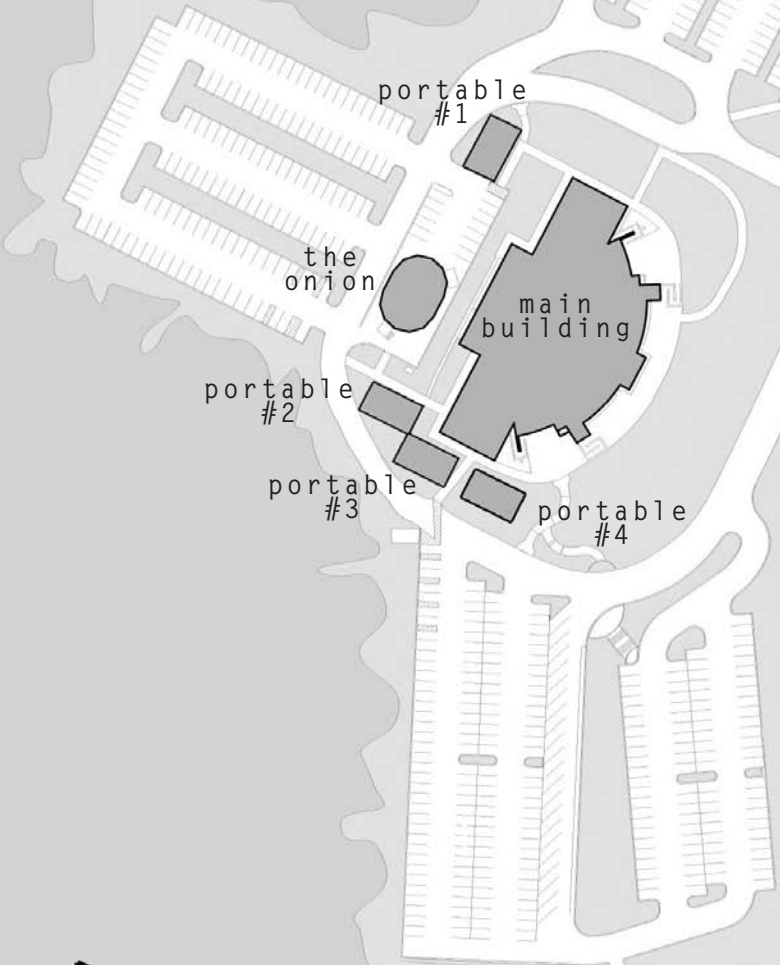

BCC SITE MAP (EXTERIOR)

BCC SITE MAP (INTERIOR)

MAIN FLOOR

- 1 Men's Restroom
- 2 Information Table
- 3 Coffee Connection
- 4 Fostering Hope Resource Center
- 5 Kids Place Sign In
- 6 Women's Restroom